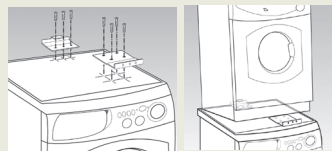

Specifications

Drying system: Vented
Stacked Height: 65 5/8"H
Cycles: 3 (+1 auto) dry
Max. capacity: 13 lbs.
 4.0 cubic foot, stainless drum
 Easy-clean lint filter

Options

Adjustable dry timer
 Air Fluff
 Easy Iron
 Low Heat
 Auto Dry